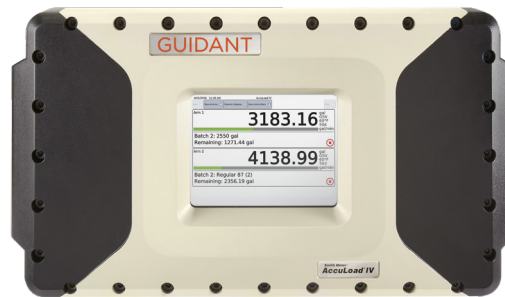

Easier to use; more powerful than ever

The dynasty of preset dominance in the industry continues with completely new hardware and software platforms to keep pace with the evolving development of functions and capabilities demanded by market requirements, today and in the future.

We've enhanced the features that have made AccuLoad the gold standard for accuracy, reliability, and flexibility by adding the latest available technology and making it more powerful and responsive to your business needs.

Model QT

About Guidant

As the undisputed leader in liquid and gas custody transfer solutions with the largest global install base, Guidant's legacy is built on more than 80 years of expertise, accuracy, reliability, and best-in-class technologies. We are a private company focused on the measurement solutions business, serving emerging and established energy markets across the globe.

Corporate Website

GuidantMeasurement.com

Guidant Knowledge Base

KB.GuidantMeasurement.com

Email

Guidant_Communications@GuidantMeasurement.com

Measurement Products

Global Sales

+1 814.898.5000

24/7 Service and Support

• Eastern Hemisphere

ResponseCenter.MS@GuidantMeasurement.com
+49 4101 304 333

• Western Hemisphere

MS.ResponseCenter@GuidantMeasurement.com
+1 844.203.4014