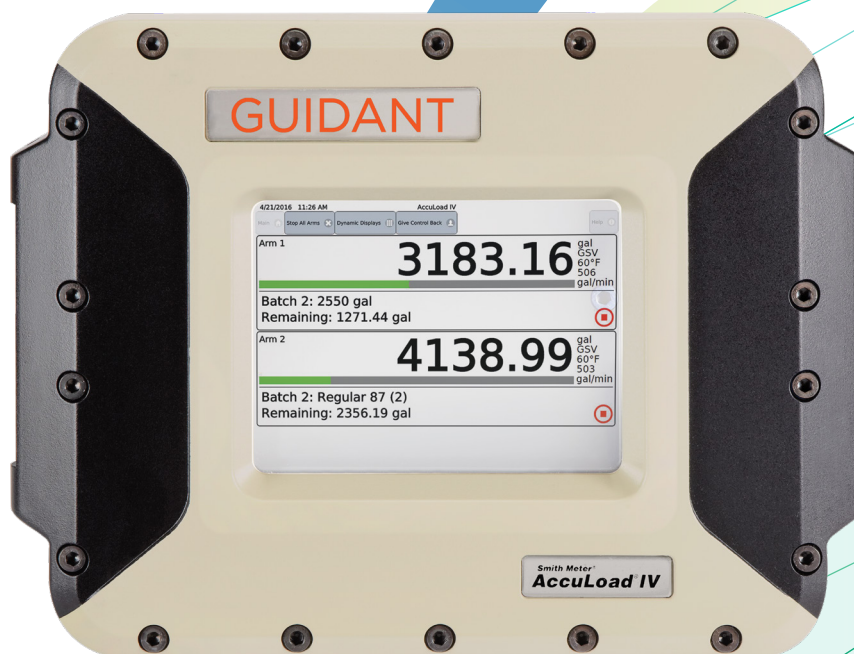

GUIDANT

Smith Meter® AccuLoad® IV

AccuLoad IV is the latest generation of the AccuLoad preset control system, the longest-lived and most used controller in the industry—the culmination of over 40 years' experience in the manufacturing of the market-leading preset batch load controller.

Guidant is the leading technology solutions provider for oil and gas measurement. We design, manufacture, market, and service metering products and systems. Our expertise gives you the assurance that the AccuLoad IV will continue to provide you the most efficient interface for your business processes and applications.

Benefits

- An intuitive and easy-to-use touch screen interface that streamlines business processes and saves money by reducing errors and optimizing load times
- Available kit enables a seamless upgrade from AccuLoad III by directly replacing electronic assemblies, reusing existing wired connectors
- Powerful Linux OS on ARM platform; designed for networking and positioned for future expansion
- Enhanced diagnostics plus unparalleled factory service and support means reduced downtime
- More efficient communications and flexible TAS interface; Guidant provides complete solutions from meters and presets to full terminal automation packages
- Web browser-based access to monitor and control from anywhere on your network